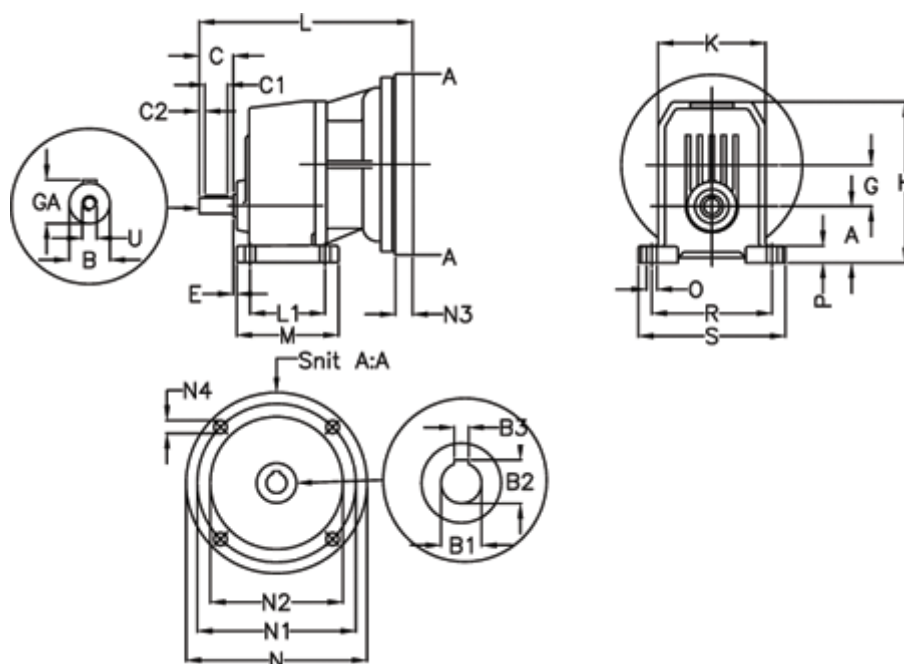

Article number: 40550400481240

Description: Single Stage Helical Gear
S 401-4,8-P100B5

Measures

A = 70	E = 23.0	M = 165.0	R = 180
B = 28	F = 8x7x50	N = 250	S = 215
B1 = 28	G = 61.7	N1 = 215	U = M8
B2 = 31.3	GA = 31.0	N2 = 180	
B3 = 8	H = 224.5	N3 = -	
C = 60	K = 155	N4 = M12x16	
C1 = 50	L = 304	O = 14	
C2 = 5	L1 = 125.0	P = 21.0	